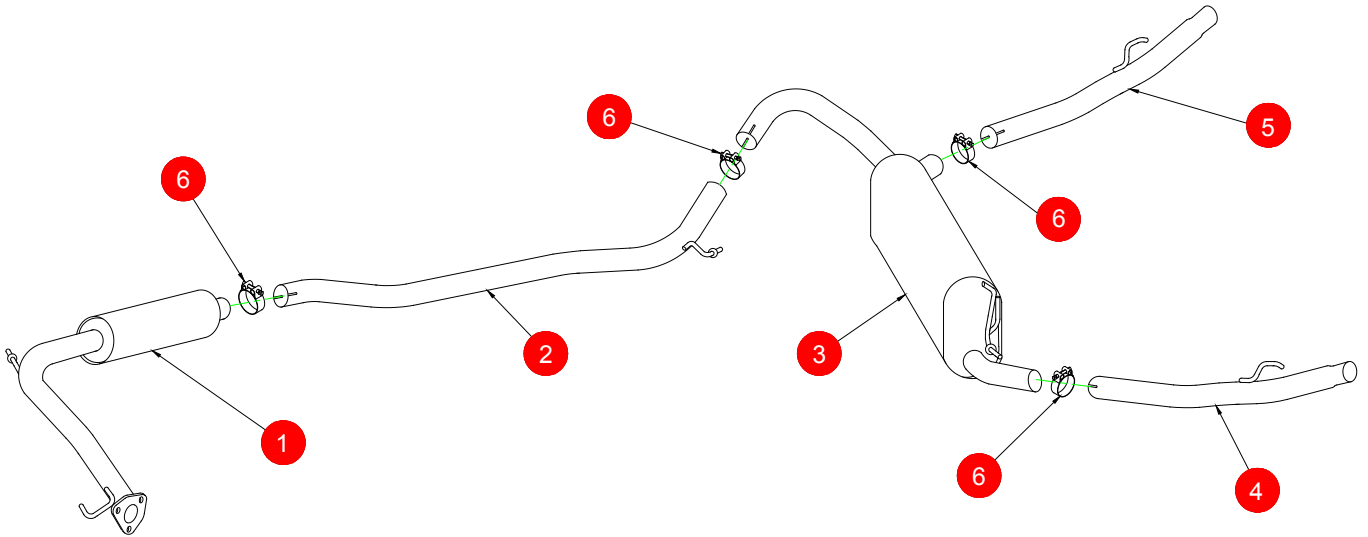

CAR	Honda Civic Type R FN2	PART NO.	SHD011
YEAR	07-12	FIT KITS	046 FK
NOTES	Where not supplied use original fittings	FEATURES	Pipe Diameter:- 57.1mm/2.25"

NO.	PART NO.	DESCRIPTION	QTY
1	211HA	Font Silencer	1
2	212HA	Link Pipe	1
3	213HA	Centre Silencer	1
4	214HA	Tailpipe L/H	1
5	215HA	Taipipe R/H	1
Fit Kit			
6	Z016.10001	59-63mm Clamps	4

E-MARK	N/A
DATE	24/10/11
ISSUE	01
AUTHORISED	T.ROWLEY

NOTE: ENSURE SCORPION SYSTEM IS CLEAR OF MOVING PARTS AND ALL ORIGINAL FUNCTIONS WORK CORRECTLY.

Checked By _____